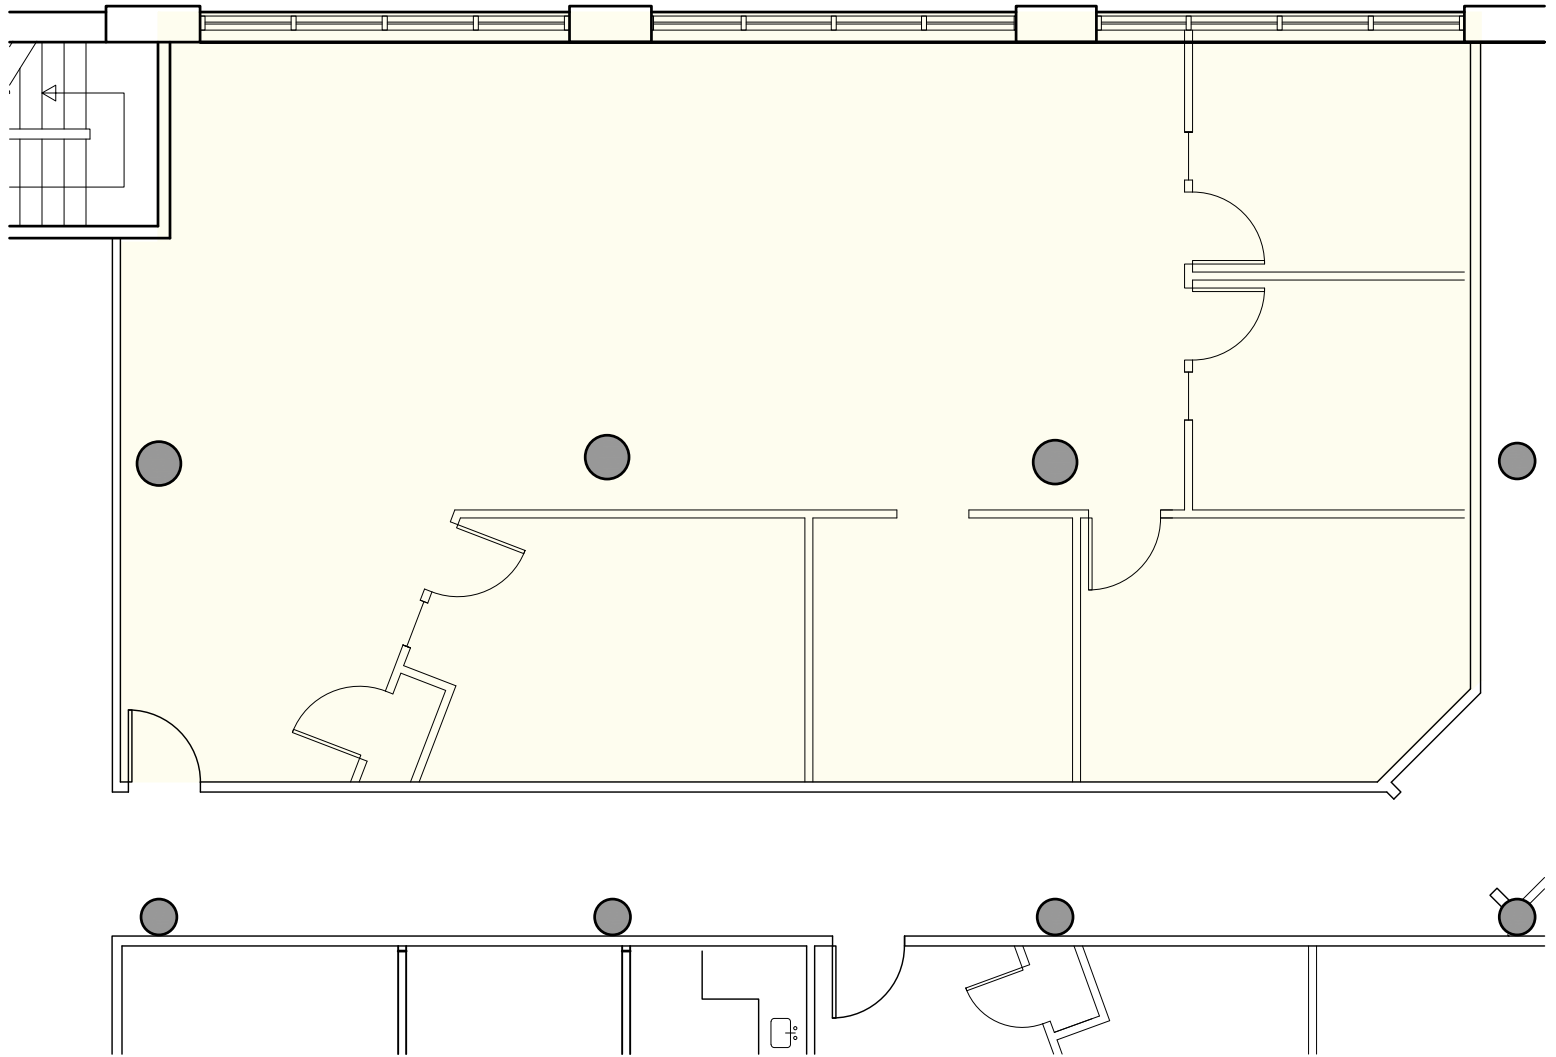

700 Canal Street Stamford, CT

2nd Floor