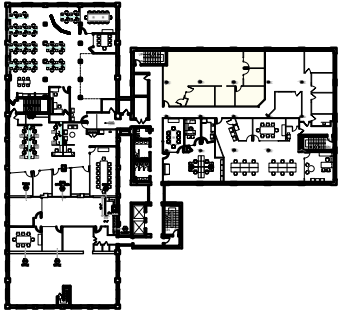

700 Canal Street Stamford, CT

2nd Floor

KEY PLAN - 2ND FLOOR