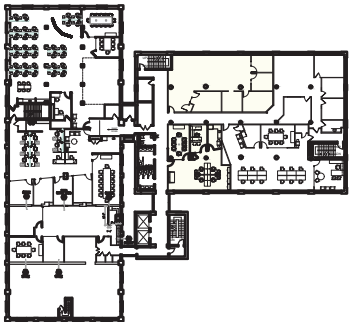

700 Canal Street Stamford, CT

2nd Floor

KEY PLAN - 2ND FLOOR

North